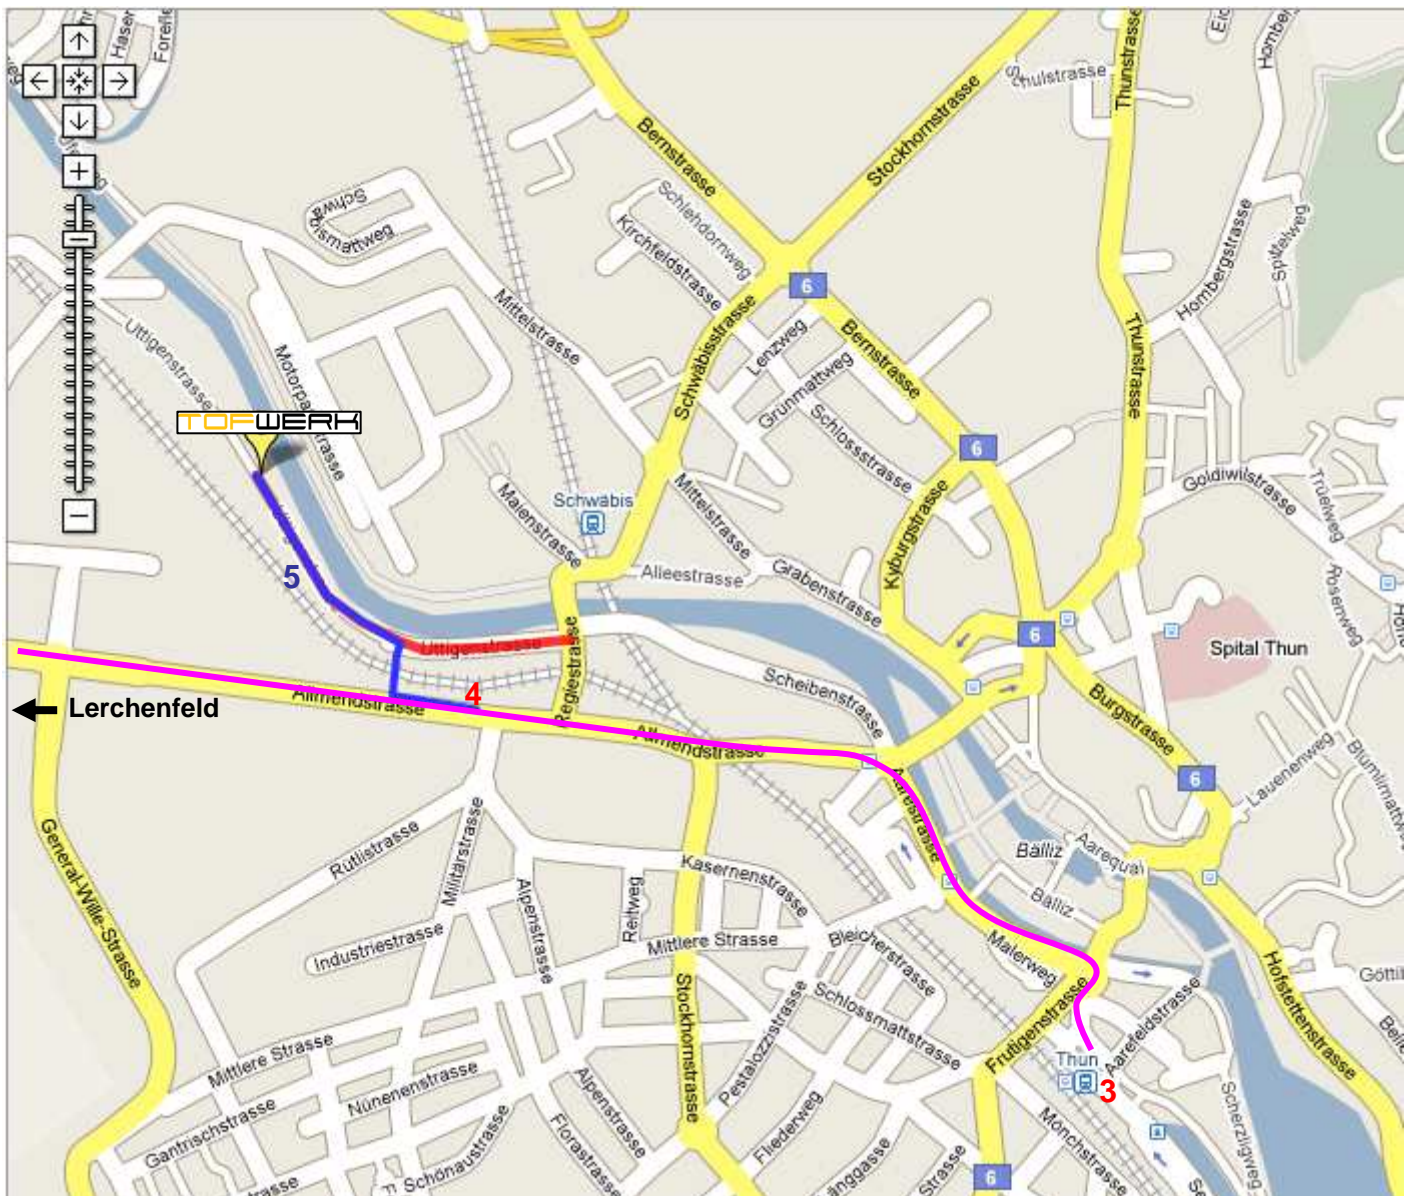

## Public Transport

1. find train to Thun at: [www.sbb.ch](http://www.sbb.ch)
2. take train to Thun
3. from train station, take Bus Nr. 4 direction *Lerchenfeld* —
4. get off at *Dufourkaserne*
5. walk to *Tofwerk* (blue) —
6. if you encounter problems call us at +41 33 511 1151

## close airports:

1. BRN Bern / Belpmoos: 21 km
2. ZRH Zürich: 153 km
3. GVA Geneva: 187 km